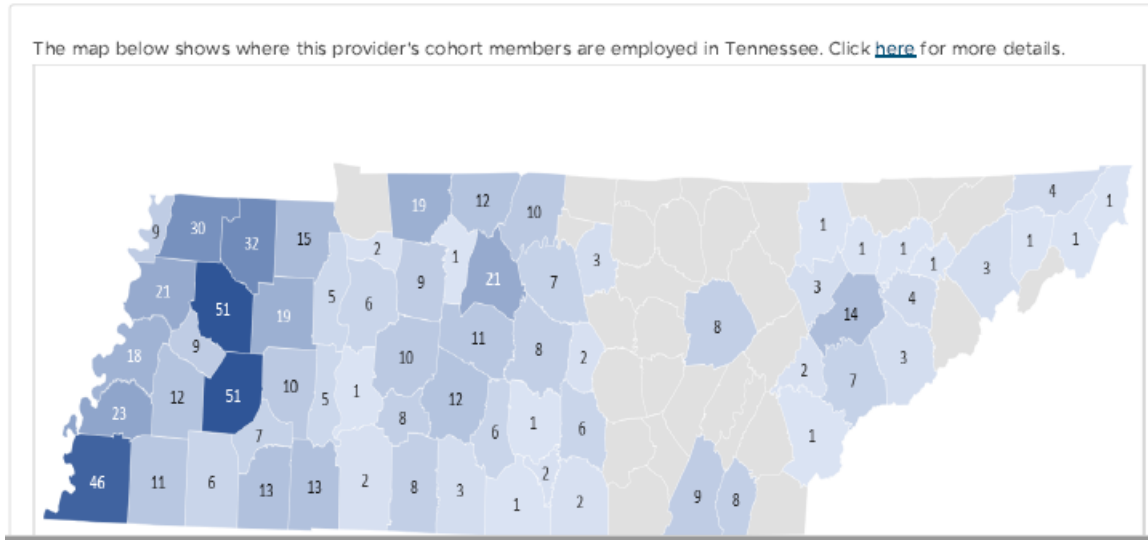

2021 Educator Preparation Report Card
Employment Locations of Educator Preparation Providers' Recent Completers and
Job-Embedded Candidates

Teacher Placement Across Tennessee

University of Tennessee – Martin

Local Education Agency (LEA)	Number of Teachers
Alamo	2
Anderson County	3
Arlington	1
Artesian Schools, Inc.	1
Bartlett	4
Bedford County	1
Benton County	5
Blount County	6
Bradford	9
Bradley County	3
Campbell County	1
Cannon County	2
Carroll County	2
Carter County	1
Cheatham County	1
Chester County	7
Cleveland	5
Coffee County	3
Collierville	3
Crockett County	7
Cumberland County	8
Decatur County	5
Department of Children's Services	1

Local Education Agency (LEA)	Number of Teachers
Department of Corrections	8
Dickson County	9
Dyer County	13
Dyersburg	8
Fayette County	11
Franklin County	2
Germantown	1
Gibson County SSD	22
Giles County	3
Grainger County	1
Green Dot Public Schools	1
Greene County	2
Greeneville	1
Hamblen County	1
Hamilton County	9
Hardeman County	6
Hardin County	13
Haywood County	12
Henderson County	9
Henry County	7
Hickman County	10
Hollow Rock - Bruceton	3
Houston County	2
Humboldt	4
Humphreys County	6
Huntingdon	5
Johnson County	1
Kaleidoscope School of Memphis	1
Kingsport	1
Knox County	13
Lake County	9
Lakeland	1
Lauderdale County	18
Lawrence County	8
Leadership Preparatory Charter School	1
Lenoir City	1
Lewis County	8