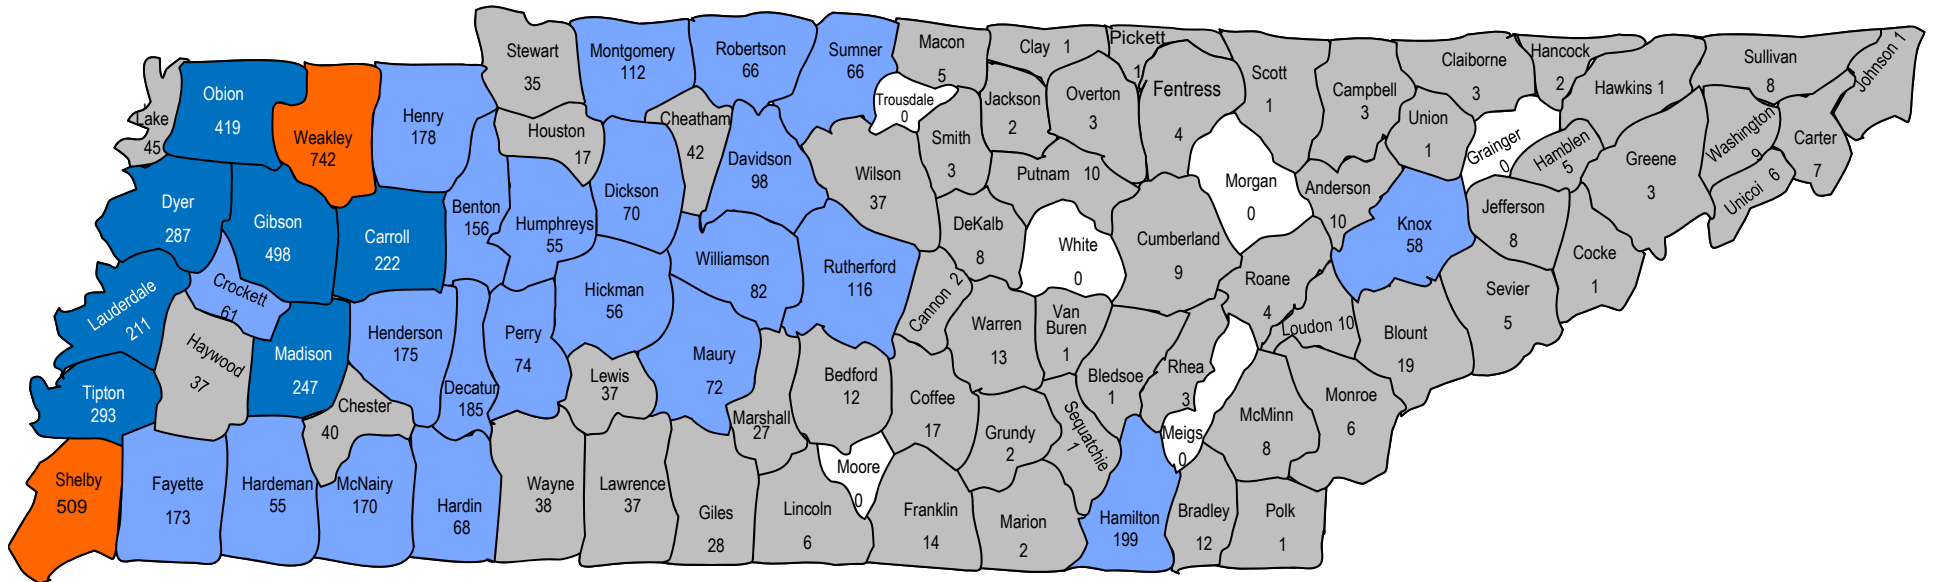

THE UNIVERSITY OF TENNESSEE AT MARTIN ENROLLMENT BY GEOGRAPHIC DISTRIBUTION FALL 2018

6445 Tennessee Residents

509 Residents of Other US States

115 Residents of Foreign Countries