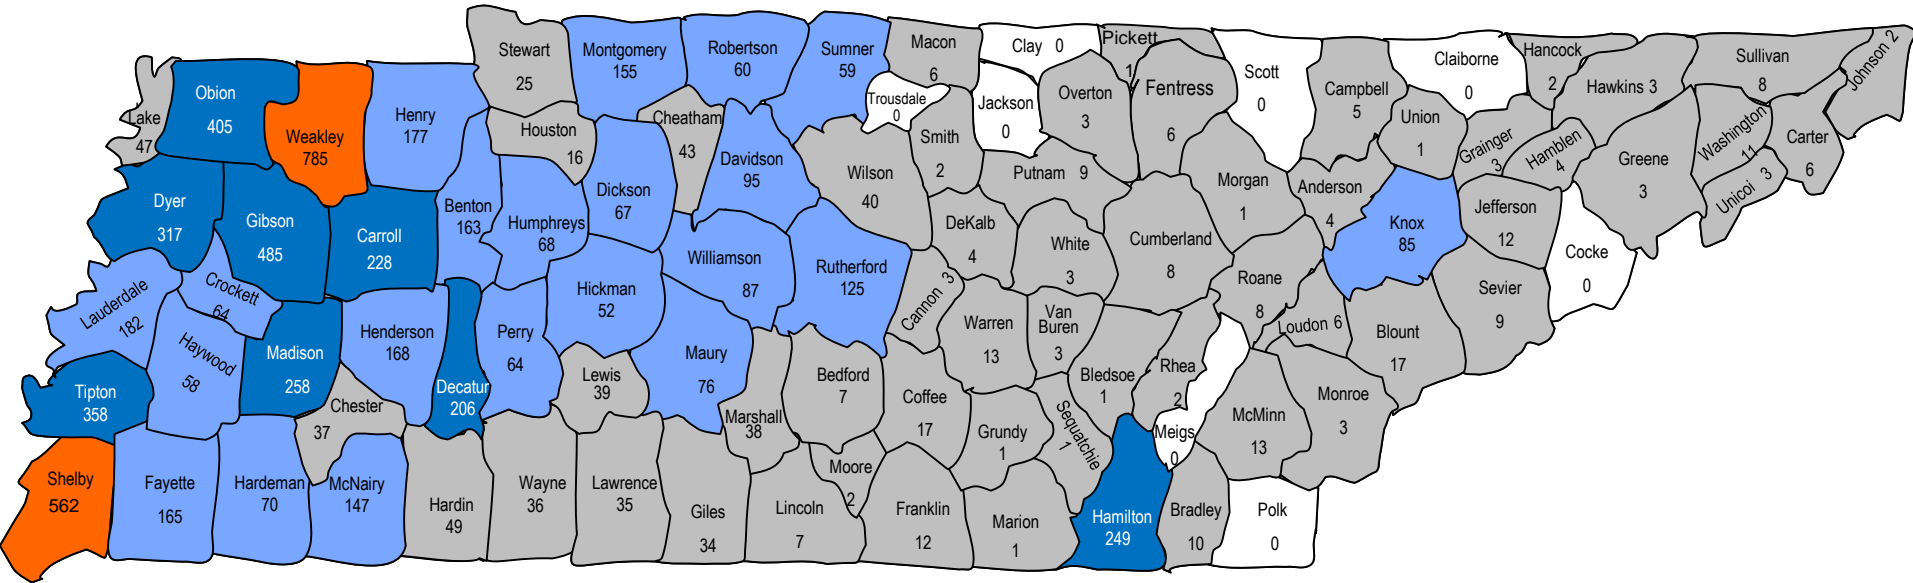

THE UNIVERSITY OF TENNESSEE AT MARTIN ENROLLMENT BY GEOGRAPHIC DISTRIBUTION FALL 2019

6725 Tennessee Residents

505 Residents of Other US States

66 Residents of Foreign Countries