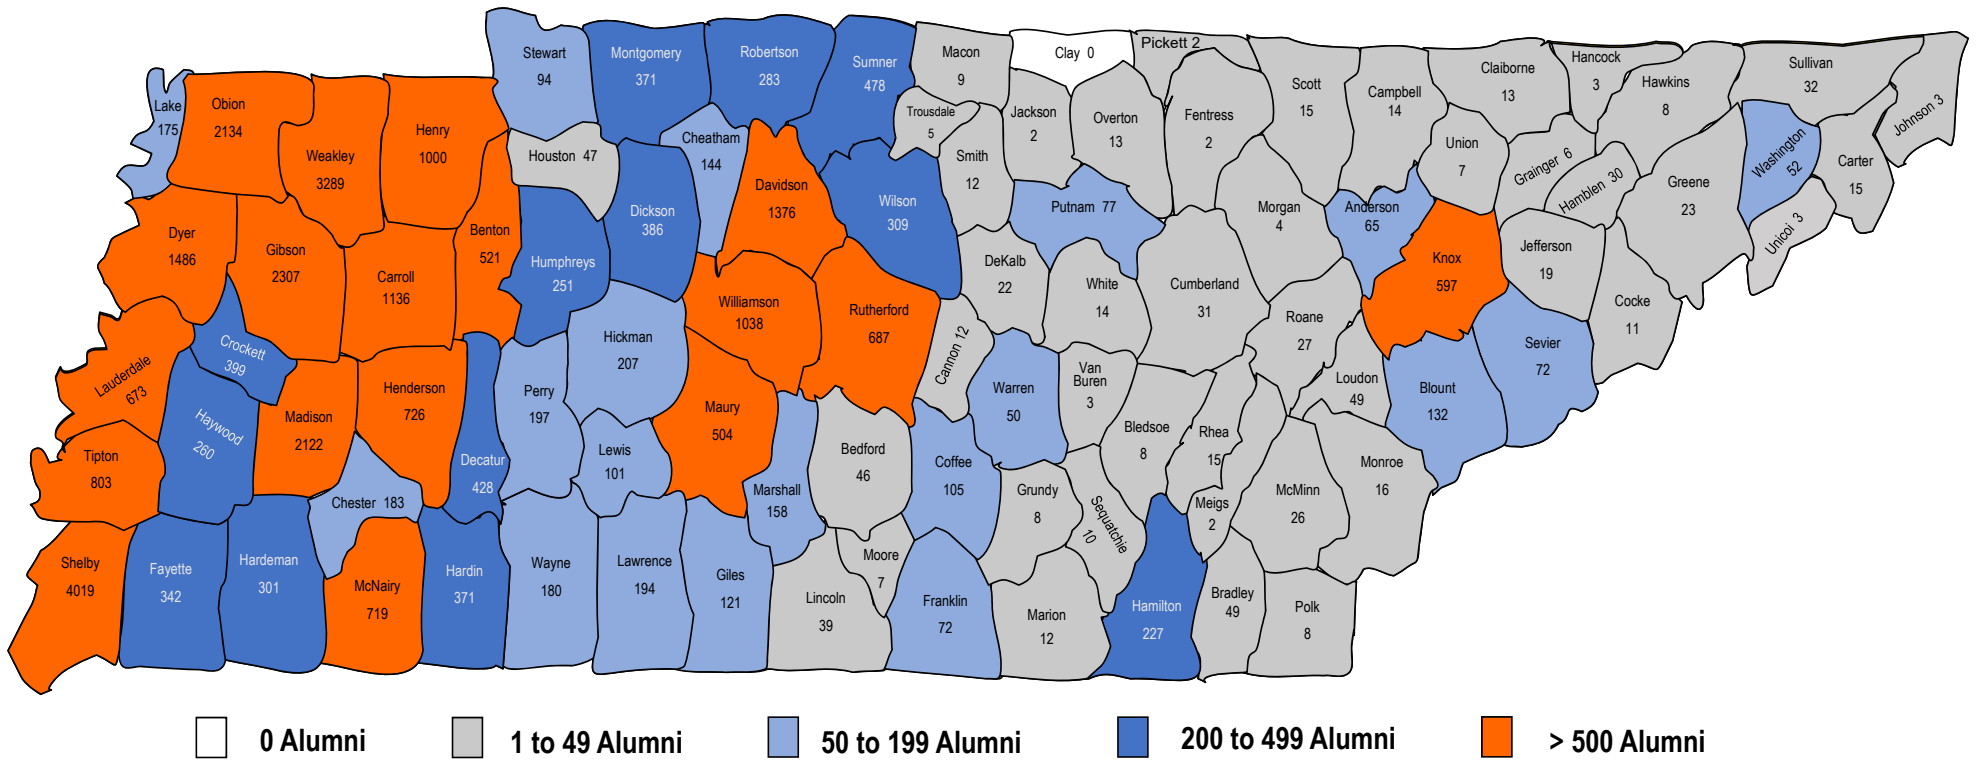

# THE UNIVERSITY OF TENNESSEE AT MARTIN ALUMNI GEOGRAPHIC DISTRIBUTION BY COUNTY OF RESIDENCE 2020

**32,625 Tennessee Residents**
**8,578 Residents of Other US States**
**554 Residents of Foreign Countries**